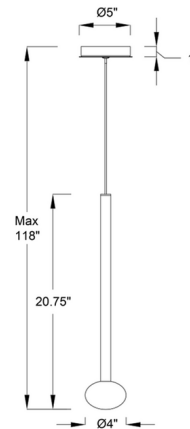

Lightology

lightology.com
866-954-4489
07-06-26

Project: _____

Company: _____

Location: _____ Fixture Type: _____

SPEC #: **LIB1529411**

Approved On: _____ Approved By: _____

Soffio Pendant

By Lib & Co

Description

Like a delicate bubble, the Soffio Pendant is full of an effervescent beauty. A handcrafted glass globe is etched with a simple swirl and glows from within using an integrated LED module. An attached rod provides contrasting height.

Specifications

COLOR . . . . . Clear
BODY FINISH . . . . . Gold
WATTAGE 4W
DIMMER . . . . . Low Voltage Electronic
DIMENSIONS . . . . . 5"W x 20.75"H
INTEGRATED LED MODULE . . . . . 1 x LED/4W/120-277V LED

Technical Information

PRODUCT DIMENSIONS . . . . . Cable: 96"
LAMP LIFE . . . . . 20000 hours
COLOR RENDERING . . . . . 90 CRI
LAMP COLOR 3000K
LUMENS/WATT 15.00
LUMINOUS FLUX . . . . . 60 lumens

Shown in gold / clear

CLICK TO VIEW PRODUCT

Notes: