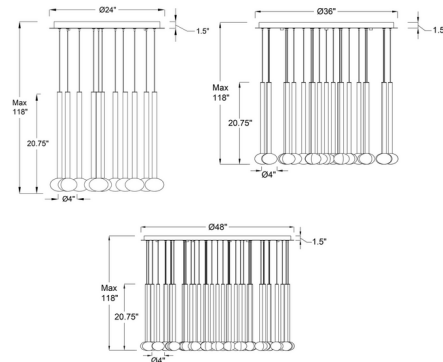

CLICK TO VIEW PRODUCT

Notes: