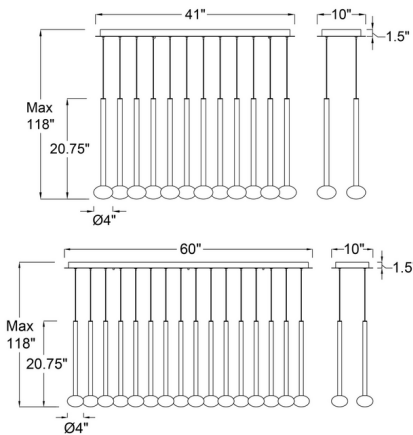

Shown in black / clear

CLICK TO VIEW PRODUCT

Notes: