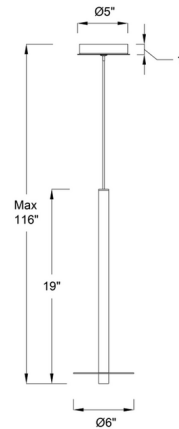

CLICK TO VIEW PRODUCT

Notes: