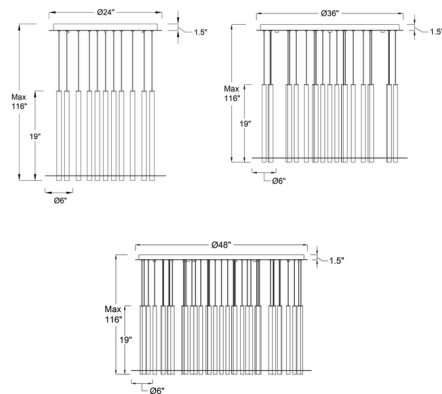

CLICK TO VIEW PRODUCT

Notes: