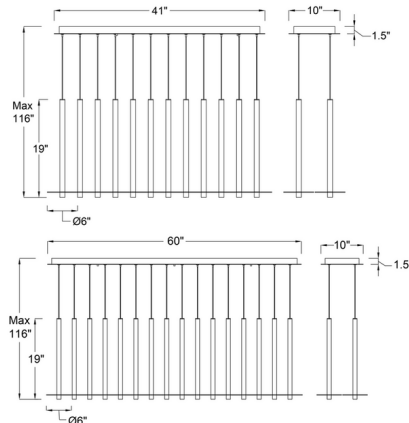

CLICK TO VIEW PRODUCT

Notes: