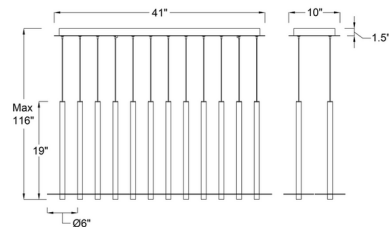

CLICK TO VIEW PRODUCT

Notes: