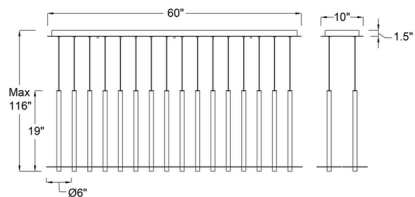

CLICK TO VIEW PRODUCT

Notes: