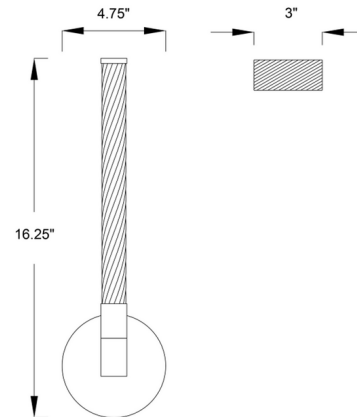

CLICK TO VIEW PRODUCT

Notes: