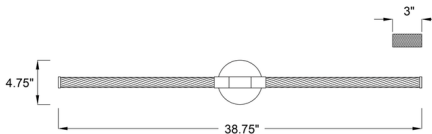

Lightology

lightology.com
866-954-4489
07-06-26

Project: _____

Company: _____

Location: _____ Fixture Type: _____

SPEC #: **LIB1529448**

Approved On: _____ Approved By: _____

Volterra Double Vanity Wall Sconce

By Lib & Co

Description

The Volterra Double Vanity Wall Sconce modernizes a classic candle sconce. Styled after the shape of a twisted taper candle, the acrylic cylinders feature an outer clear layer over a frosted, glowing interior. Perfect for a powder room or hallway. Install horizontally or vertically.

Specifications

COLOR . . . . . Clear
BODY FINISH . . . . . Matte Black
WATTAGE 10W
DIMMER . . . . . Low Voltage Electronic
DIMENSIONS . . . . . 28"W x 4.75"H x 3"D
INTEGRATED LED MODULE . . . . . 2 x LED/5W/120V LED

Technical Information

LAMP LIFE . . . . . 20000 hours
COLOR RENDERING . . . . . 90 CRI
LAMP COLOR 3000K
LUMENS/WATT 184.00
LUMINOUS FLUX . . . . . 920 lumens

Shown in matte black / clear

CLICK TO VIEW PRODUCT

Notes: