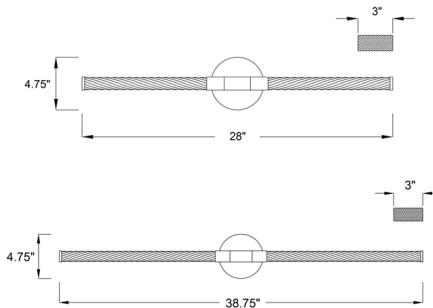

Lightology

lightology.com
866-954-4489
04-25-26

Project: _____

Company: _____

Location: _____ Fixture Type: _____

SPEC #: **LIB1529448**

Approved On: _____ Approved By: _____

Volterra Double Vanity Wall Sconce

By Lib & Co

Description

The Volterra Double Vanity Wall Sconce modernizes a classic candle sconce. Styled after the shape of a twisted taper candle, the acrylic cylinders feature an outer clear layer over a frosted, glowing interior. Perfect for a powder room or hallway. Install horizontally or vertically.

Specifications

COLOR . . . . . Clear
BODY FINISH . . . . . Matte Black
WATTAGE 10W
DIMMER . . . . . Low Voltage Electronic
DIMENSIONS . . . . . 28"W x 4.75"H x 3"D
INTEGRATED LED MODULE . . . . . 2 x LED/5W/120V LED

Technical Information

LAMP LIFE . . . . . 20000 hours
COLOR RENDERING . . . . . 90 CRI
LAMP COLOR 3000K
LUMENS/WATT 184.00
LUMINOUS FLUX . . . . . 920 lumens

Shown in matte black / clear

CLICK TO VIEW PRODUCT

Notes: