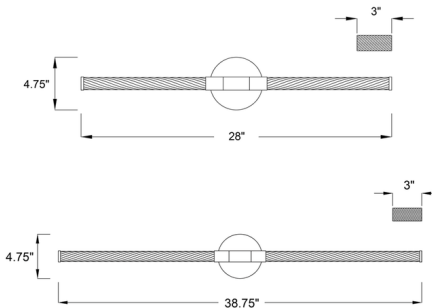

Lightology

lightology.com
866-954-4489
07-06-26

Project: _____

Company: _____

Location: _____ Fixture Type: _____

SPEC #: **LIB1529448**

Approved On: _____ Approved By: _____

Volterra Double Vanity Wall Sconce

By Lib & Co

Description

The Volterra Double Vanity Wall Sconce modernizes a classic candle sconce. Styled after the shape of a twisted taper candle, the acrylic cylinders feature an outer clear layer over a frosted, glowing interior. Perfect for a powder room or hallway. Install horizontally or vertically.

Specifications

COLOR . . . . . Clear
BODY FINISH . . . . . Matte Black
WATTAGE 10W
DIMMER . . . . . Low Voltage Electronic
DIMENSIONS . . . . . 28"W x 4.75"H x 3"D
INTEGRATED LED MODULE . . . . . 2 x LED/5W/120V LED

Technical Information

LAMP LIFE . . . . . 20000 hours
COLOR RENDERING . . . . . 90 CRI
LAMP COLOR 3000K
LUMENS/WATT 184.00
LUMINOUS FLUX . . . . . 920 lumens

Shown in matte black / clear

CLICK TO VIEW PRODUCT

Notes: