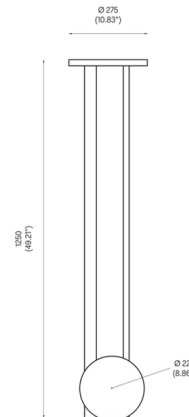

By Michael Anastassiades

Description

The Composition Floor Lamp takes its name from its simple, balanced arrangement of simple geometric forms. Two cylindrical legs support a rounded top, while a spherical base provides both stability and a visually grounding element. Light is softly dispersed downward from the disk to provide gentle, ambient light. Dimmer switch located on lamp's body.

Shown in red

Specifications

COLOR	N/A
BODY FINISH	Red
WATTAGE	19W
DIMMER	Included
DIMENSIONS	10.83"W x 49.21"H
INTEGRATED LED MODULE	1 x LED/19W/120V LED

Technical Information

PRODUCT DIMENSIONS	Cord Length: 98.4"
LAMP COLOR	2700K
LUMENS/WATT	76.32
LUMINOUS FLUX	1450 lumens