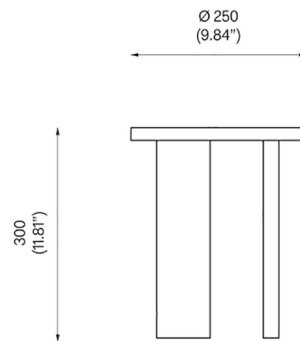

### Description

The Composition Table Lamp takes its name from its simple, balanced arrangement of simple geometric forms. Two cylindrical legs support a rounded top, which softly disperses light downward from the disk to provide gentle, ambient light. Dimmer switch located on lamp's body.

### Specifications

COLOR	N/A
BODY FINISH	White
WATTAGE	15W
DIMMER	Included
DIMENSIONS	9.84"W x 11.81"H
INTEGRATED LED MODULE	1 x LED/15W/120V LED