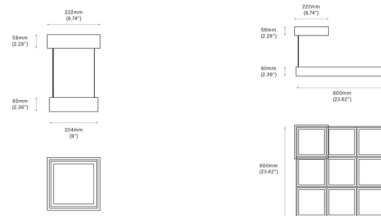

Shown in polished nickel

Specifications

COLOR N/A
BODY FINISH Polished Nickel
WATTAGE 9W
DIMMER Standard 120V
DIMENSIONS 8"W x 2.4"H x 8"D
INTEGRATED LED MODULE 1 x LED/9W/120V LED

Technical Information

COLOR RENDERING 90 CRI
LAMP COLOR 2700K
LUMENS/WATT 37.78
LUMINOUS FLUX 340 lumens