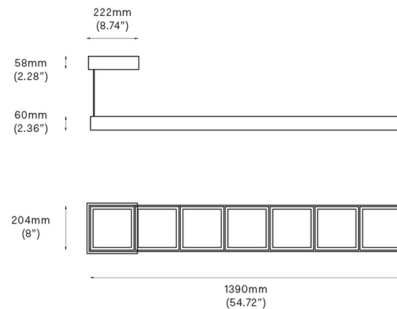

By Michael Anastassiades

Description

The Frame Linear Pendant offers a refined, minimalist expression with its rectangular frame finished in Polished Nickel. The frame houses thin, recessed LED strips which create a gentle wash of light for a light, ethereal aesthetic. Dimmable with TRIAC or 0-10V dimmers.

Shown in polished nickel

Specifications

COLOR	N/A
BODY FINISH	Polished Nickel
WATTAGE	42W
DIMMER	0-10V
DIMENSIONS	54.7"L x 8"W x 2.4"H
INTEGRATED LED MODULE	1 x LED/42W/120V LED

Technical Information

COLOR RENDERING	90 CRI
LAMP COLOR	2700K
LUMENS/WATT	52.38
LUMINOUS FLUX	2200 lumens