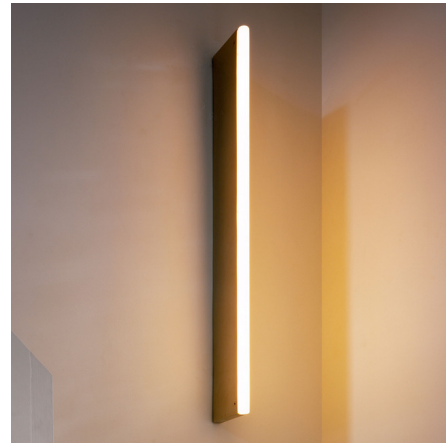

Lightology

lightology.com
866-954-4489
04-25-26

Project: _____

Company: _____

Location: _____ Fixture Type: _____

SPEC #: **MAN1529483**

Approved On: _____ Approved By: _____

Tube Wall Sconce

By Michael Anastassiades

Description

The Tube Wall Sconce is a simple geometric piece with a rectangular brass frame supporting a sleek cylindrical light source. Tube's refined, minimalist aesthetic will complement a wide variety of decor styles. Includes paintable j-box cover for standard US junction box (not pictured).

Shown in satin brass

Specifications

COLOR N/A
BODY FINISH Satin Brass
WATTAGE 13W
DIMMER Low Voltage Electronic
DIMENSIONS 1.1\"W x 39.37\"H x 5.9\"D
INTEGRATED LED MODULE 1 x LED/13W/120V LED

Technical Information