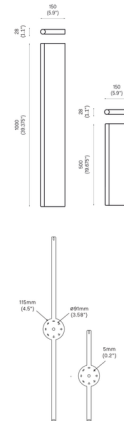

Lightology

lightology.com
866-954-4489
04-25-26

Project: _____

Company: _____

Location: _____ Fixture Type: _____

SPEC #: **MAN1529483**

Approved On: _____ Approved By: _____

Tube Wall Sconce

By Michael Anastassiades

Description

The Tube Wall Sconce is a simple geometric piece with a rectangular brass frame supporting a sleek cylindrical light source. Tube's refined, minimalist aesthetic will complement a wide variety of decor styles. Includes paintable j-box cover for standard US junction box (not pictured).

Shown in satin brass

Specifications

COLOR N/A
BODY FINISH Satin Brass
WATTAGE 13W
DIMMER Low Voltage Electronic
DIMENSIONS 1.1\"W x 39.37\"H x 5.9\"D
INTEGRATED LED MODULE 1 x LED/13W/120V LED

Technical Information

COLOR RENDERING 90 CRI
LAMP COLOR 2350K
LUMENS/WATT 90.38
LUMINOUS FLUX 1175 lumens

CLICK TO VIEW PRODUCT

Notes: