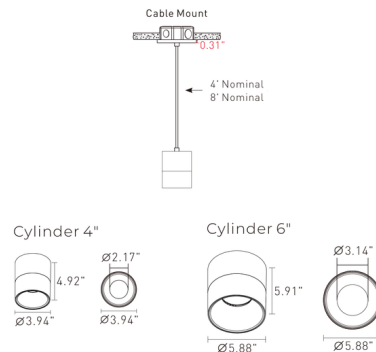

Specifications

COLOR	N/A
BODY FINISH	White
WATTAGE	25W
DIMMER	0-10V
DIMENSIONS	3.94"W x 4.92"H
INTEGRATED LED MODULE	1 x LED/25W/120-277V LED

Technical Information

BEAM ANGLE	15°
COLOR RENDERING	80 CRI
LAMP COLOR	2700K
LUMENS/WATT	90.00
LUMINOUS FLUX	2250 lumens

Shown in white

Pendant With Flat Canopy For Recessed J-Box

CLICK TO VIEW PRODUCT

Notes: