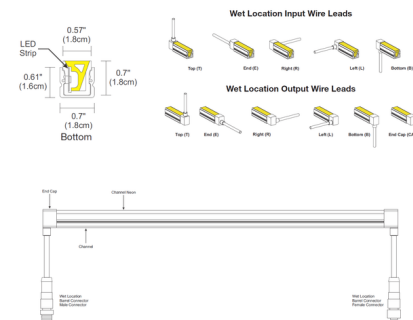

Description

Channel Neon is the Flex Neon fixture shipped within a channel for ease of installation. Channel Neon comes with a 0.5 inch wide flat lens, offering superior color rendering while creating uniform illumination without visible diodes. May be surface or flush mounted. Choose from multiple Static White color temperatures, including two Warm Dim options of 2400K-1800K (24D) or 2700K-2000K (27D). Available from 6 to 120 inches in 2.4 inch increments (Static White) or 3 inch increments (Warm Dim). Features End Input Wire Leads and End Cap Output Wire Leads (no feed thru) with wet location Barrel Connector cable leads. Required Universal (UNI) remote power supply (TRIAC, ELV, 0-10V dimming), and optional accessories sold separately.

Specifications

COLOR	N/A
BODY FINISH	White
WATTAGE	25W
DIMMER	Low Voltage Electronic
DIMENSIONS	60"L x 0.7"W x 0.7"H
INTEGRATED LED MODULE	5 x LED/5W/24V LED

Technical Information

BEAM ANGLE	120°
LAMP COLOR	2400K
LUMENS/WATT	184.00
LUMINOUS FLUX	920 lumens

Shown in white

CLICK TO VIEW PRODUCT

Notes: