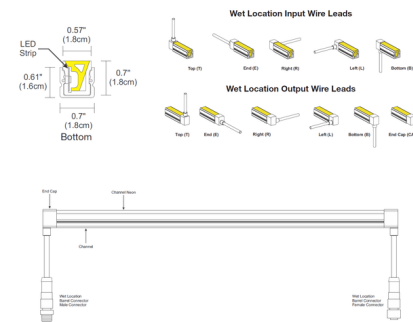

Description

Channel Neon is the Flex Neon fixture shipped within a channel for ease of installation. Channel Neon comes with a 0.5 inch wide flat lens, offering superior color rendering while creating uniform illumination without visible diodes. May be surface or flush mounted. Choose from multiple Static White color temperatures, including two Warm Dim options of 2400K-1800K (24D) or 2700K-2000K (27D). Available from 6 to 120 inches in 2.4 inch increments (Static White) or 3 inch increments (Warm Dim). Features End Input Wire Leads and End Cap Output Wire Leads (no feed thru) with wet location Barrel Connector cable leads. Required Universal (UNI) remote power supply (TRIAC, ELV, 0-10V dimming), and optional accessories sold separately.

Specifications

COLOR	N/A
BODY FINISH	White
WATTAGE	25W
DIMMER	Low Voltage Electronic
DIMENSIONS	60"L x 0.7"W x 0.7"H
INTEGRATED LED MODULE	5 x LED/5W/24V LED

Technical Information

BEAM ANGLE	120°
LAMP COLOR	2400K
LUMENS/WATT	184.00
LUMINOUS FLUX	920 lumens

Shown in white

CLICK TO VIEW PRODUCT

Notes: