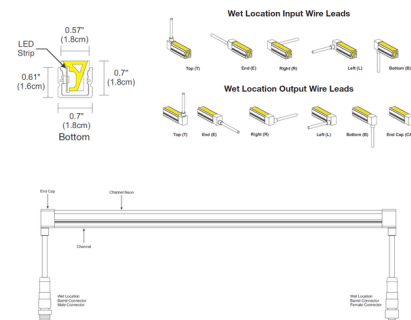

By PureEdge Lighting

Description

Channel Neon is the Flex Neon fixture shipped within a channel for ease of installation. Channel Neon comes with a 0.5 inch wide flat lens, offering superior color rendering while creating uniform illumination without visible diodes. May be surface or flush mounted. Available in Tunable White 2000K-6500K (2K6K) at 5 watts per foot from 6 to 120 inch max. Tunable White allows for independent control and adjustment of color temperature and intensity from 2000K (sunset) through 6500K (daylight white). Tunable White is ideal for residential spaces by allowing the user to achieve a warm glow during the golden hours of the early mornings and evenings. Tunable White can be used with two 0-10V dimmers (one for intensity and one for color temperature), or a DMX power supply which requires the proprietary Tunable White Controller (CDMX-1) for fast and accurate adjustment with three pre-set scenes. Features End Input Wire Leads and End Cap Output Wire Leads (no feed thru) with wet location Barrel Connector cable leads. Required 0-10V power supplies or DMX remote power supply (with CDMX-1 controller), and optional accessories sold separately.

Specifications

COLOR	N/A
BODY FINISH	White
WATTAGE	25W
DIMMER	N/A
DIMENSIONS	60"L x 0.7"W x 0.7"H
INTEGRATED LED MODULE	5 x LED/5W/24V LED

Technical Information

BEAM ANGLE	120°
LAMP COLOR	2000K-6000K Tunable White
LUMENS/WATT	213.00
LUMINOUS FLUX	1065 lumens

Shown in white

CLICK TO VIEW PRODUCT

Notes: