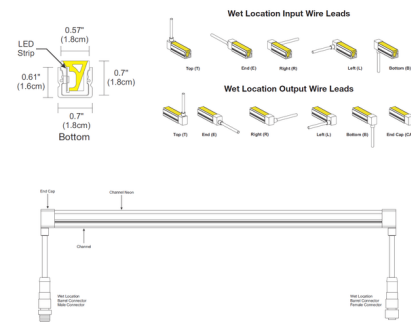

By PureEdge Lighting

Description

Channel Neon is the Flex Neon fixture shipped within a channel for ease of installation. Channel Neon comes with a 0.5 inch wide flat lens, offering superior color rendering while creating uniform illumination without visible diodes. May be surface or flush mounted. Available in Tunable White 2000K-6500K (2K6K) at 5 watts per foot from 6 to 120 inch max. Tunable White allows for independent control and adjustment of color temperature and intensity from 2000K (sunset) through 6500K (daylight white). Tunable White is ideal for residential spaces by allowing the user to achieve a warm glow during the golden hours of the early mornings and evenings. Tunable White can be used with two 0-10V dimmers (one for intensity and one for color temperature), or a DMX power supply which requires the proprietary Tunable White Controller (CDMX-1) for fast and accurate adjustment with three pre-set scenes. Features End Input Wire Leads and End Cap Output Wire Leads (no feed thru) with wet location Barrel Connector cable leads. Required 0-10V power supplies or DMX remote power supply (with CDMX-1 controller), and optional accessories sold separately.

Specifications

COLOR	N/A
BODY FINISH	White
WATTAGE	25W
DIMMER	N/A
DIMENSIONS	60"L x 0.7"W x 0.7"H
INTEGRATED LED MODULE	5 x LED/5W/24V LED

Technical Information

BEAM ANGLE	120°
LAMP COLOR	2000K-6000K Tunable White
LUMENS/WATT	213.00
LUMINOUS FLUX	1065 lumens

Shown in white

CLICK TO VIEW PRODUCT

Notes: