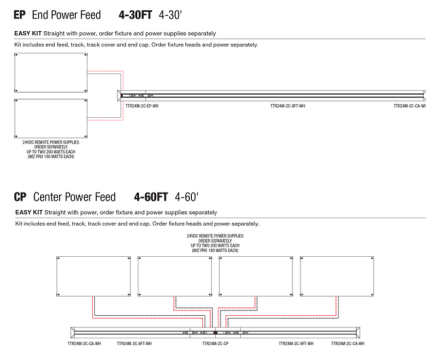

By PureEdge Lighting

Description

The TruTrack Trim Straight Run Easy Kit is a 2-circuit, recessed track system that recesses within any 5/8 inch drywall, tile and millwork flat surface to blend seamlessly within the space. The trim flange and slot cover are paintable, allowing TruTrack Trim to become one with the architecture. The Recessed TruTrack Trim Easy Kit with End Power Feed is available in 2 foot increments from 4-30 feet and includes an end feed, track cover and end cap. Fixture heads and power supplies are sold separately. Note: See track head for required power supplies. The Recessed TruTrack Trim Easy Kit with Center Power Feed is available in 2 foot increments from 4-60 feet and includes a center feed, track cover and end caps. Fixture heads and power supplies are sold separately. Note: See track head for required power supplies.

Shown in white

Specifications

COLOR	N/A
BODY FINISH	White
WATTAGE	N/A
DIMMER	N/A
DIMENSIONS	48"L x 1.71"W x 0.79"H
BULB	N/A

CLICK TO VIEW PRODUCT

Notes: