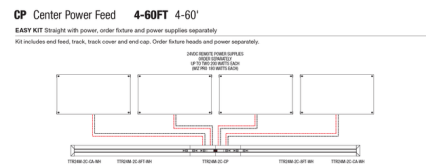

By PureEdge Lighting

Description

The TruTrack Trim Straight Run Easy Kit is a 2-circuit, recessed track system that recesses within any 5/8 inch drywall, tile and millwork flat surface to blend seamlessly within the space. The trim flange and slot cover are paintable, allowing TruTrack Trim to become one with the architecture. The Recessed TruTrack Trim Easy Kit with End Power Feed is available in 2 foot increments from 4-30 feet and includes an end feed, track cover and end cap. Fixture heads and power supplies are sold separately. Note: See track head for required power supplies. The Recessed TruTrack Trim Easy Kit with Center Power Feed is available in 2 foot increments from 4-60 feet and includes a center feed, track cover and end caps. Fixture heads and power supplies are sold separately. Note: See track head for required power supplies.

Shown in white

Specifications

COLOR	N/A
BODY FINISH	White
WATTAGE	N/A
DIMMER	N/A
DIMENSIONS	48"L x 1.71"W x 0.79"H
BULB	N/A

CLICK TO VIEW PRODUCT

Notes: