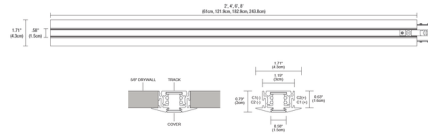

## TruTrack Trim Magnetic 2-Circuit Recessed Track 24V

By PureEdge Lighting

### Description

TruTrack Trim is a 2-circuit, recessed track system that recesses within any 5/8 inch drywall, tile and millwork flat surface to blend seamlessly within the space. The trim flange and slot cover are paintable, allowing TruTrack Trim to become one with the architecture. Recessed TruTrack Trim Channel is available in 2', 4', 6' and 8' lengths, with the ability to be cut in the field. The two-circuit system, requiring two 24V remote power supplies, allows for independent switching and dimming. An opaque plastic slot cover is included with TruTrack Trim channel to hide recessed track slot and may be painted to match the ceiling. Required remote power supplies, power feed (End, Center, L, T or X), end cap(s), track components, and track heads are sold separately. Note: See track head for required power supply.

### Specifications

COLOR	N/A
BODY FINISH	Black
WATTAGE	N/A
DIMMER	N/A
DIMENSIONS	24"L x 1.71"W x 0.79"H
BULB	N/A

CLICK TO VIEW PRODUCT

Notes: