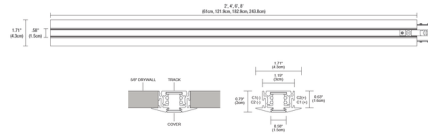

Lightology

lightology.com
866-954-4489
04-23-26

Project: _____

Company: _____

Location: _____ Fixture Type: _____

SPEC #: **EDG1530389**

Approved On: _____ Approved By: _____

TruTrack Trim Magnetic 2-Circuit Recessed Track 24V

By PureEdge Lighting

Description

TruTrack Trim is a 2-circuit, recessed track system that recesses within any 5/8 inch drywall, tile and millwork flat surface to blend seamlessly within the space. The trim flange and slot cover are paintable, allowing TruTrack Trim to become one with the architecture. Recessed TruTrack Trim Channel is available in 2', 4', 6' and 8' lengths, with the ability to be cut in the field. The two-circuit system, requiring two 24V remote power supplies, allows for independent switching and dimming. An opaque plastic slot cover is included with TruTrack Trim channel to hide recessed track slot and may be painted to match the ceiling. Required remote power supplies, power feed (End, Center, L, T or X), end cap(s), track components, and track heads are sold separately. Note: See track head for required power supply.

Specifications

COLOR	N/A
BODY FINISH	Black
WATTAGE	N/A
DIMMER	N/A
DIMENSIONS	24"L x 1.71"W x 0.79"H
BULB	N/A

CLICK TO VIEW PRODUCT

Notes: