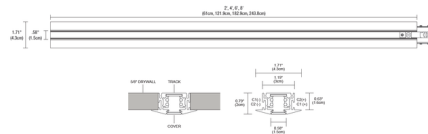

By PureEdge Lighting

Description

TruTrack Trim is a 2-circuit, recessed track system that recesses within any 5/8 inch drywall, tile and millwork flat surface to blend seamlessly within the space. The trim flange and slot cover are paintable, allowing TruTrack Trim to become one with the architecture. Recessed TruTrack Trim Channel is available in 2', 4', 6' and 8' lengths, with the ability to be cut in the field. The two-circuit system, requiring two 24V remote power supplies, allows for independent switching and dimming. An opaque plastic slot cover is included with TruTrack Trim channel to hide recessed track slot and may be painted to match the ceiling. Required remote power supplies, power feed (End, Center, L, T or X), end cap(s), track components, and track heads are sold separately. Note: See track head for required power supply.

Shown in black

Specifications

COLOR	N/A
BODY FINISH	Black
WATTAGE	N/A
DIMMER	N/A
DIMENSIONS	48"L x 1.71"W x 0.79"H
BULB	N/A

CLICK TO VIEW PRODUCT

Notes: