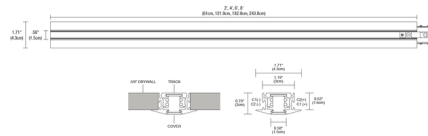

## TruTrack Trim Magnetic 2-Circuit Recessed Track 24V

By PureEdge Lighting

### Description

TruTrack Trim is a 2-circuit, recessed track system that recesses within any 5/8 inch drywall, tile and millwork flat surface to blend seamlessly within the space. The trim flange and slot cover are paintable, allowing TruTrack Trim to become one with the architecture. Recessed TruTrack Trim Channel is available in 2', 4', 6' and 8' lengths, with the ability to be cut in the field. The two-circuit system, requiring two 24V remote power supplies, allows for independent switching and dimming. An opaque plastic slot cover is included with TruTrack Trim channel to hide recessed track slot and may be painted to match the ceiling. Required remote power supplies, power feed (End, Center, L, T or X), end cap(s), track components, and track heads are sold separately. Note: See track head for required power supply.

### Specifications

COLOR	N/A
BODY FINISH	Black
WATTAGE	N/A
DIMMER	N/A
DIMENSIONS	72"L x 1.71"W x 0.79"H
BULB	N/A

CLICK TO VIEW PRODUCT

Notes: