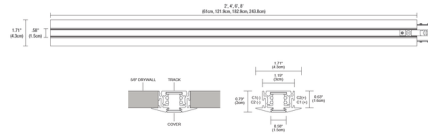

By PureEdge Lighting

Description

TruTrack Trim is a 2-circuit, recessed track system that recesses within any 5/8 inch drywall, tile and millwork flat surface to blend seamlessly within the space. The trim flange and slot cover are paintable, allowing TruTrack Trim to become one with the architecture. Recessed TruTrack Trim Channel is available in 2', 4', 6' and 8' lengths, with the ability to be cut in the field. The two-circuit system, requiring two 24V remote power supplies, allows for independent switching and dimming. An opaque plastic slot cover is included with TruTrack Trim channel to hide recessed track slot and may be painted to match the ceiling. Required remote power supplies, power feed (End, Center, L, T or X), end cap(s), track components, and track heads are sold separately. Note: See track head for required power supply.

Shown in black

Specifications

COLOR	N/A
BODY FINISH	Black
WATTAGE	N/A
DIMMER	N/A
DIMENSIONS	96"L x 1.71"W x 0.79"H
BULB	N/A

CLICK TO VIEW PRODUCT

Notes: