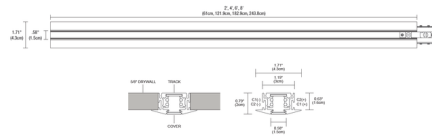

By PureEdge Lighting

Description

TruTrack Trim is a 2-circuit, recessed track system that recesses within any 5/8 inch drywall, tile and millwork flat surface to blend seamlessly within the space. The trim flange and slot cover are paintable, allowing TruTrack Trim to become one with the architecture. Recessed TruTrack Trim Channel is available in 2', 4', 6' and 8' lengths, with the ability to be cut in the field. The two-circuit system, requiring two 24V remote power supplies, allows for independent switching and dimming. An opaque plastic slot cover is included with TruTrack Trim channel to hide recessed track slot and may be painted to match the ceiling. Required remote power supplies, power feed (End, Center, L, T or X), end cap(s), track components, and track heads are sold separately. Note: See track head for required power supply.

Shown in white

Specifications

COLOR	N/A
BODY FINISH	White
WATTAGE	N/A
DIMMER	N/A
DIMENSIONS	72"L x 1.71"W x 0.79"H
BULB	N/A

CLICK TO VIEW PRODUCT

Notes: