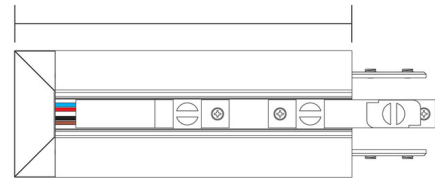

Lightology

lightology.com
866-954-4489
05-18-26

Project: _____

Company: _____

Location: _____ Fixture Type: _____

SPEC #: **EDG1530398**

Approved On: _____ Approved By: _____

TruTrack Trim Magnetic 2-Circuit Recessed Track End Feed By PureEdge Lighting

Description

The TruTrack Trim Magnetic Recessed Track End Power Feed with Junction Box feeds 24VDC track with two (up to 200 watt/WiZ Pro 180 watt) power supply feeds. May be used on cement ceiling with only 5/8 inch drywall (junction box not used). Includes T24M-2C-P power feed connector. Can be used with 5/8 inch to 1.25 inch drywall. Includes 6 inch starter section. Note: Designed for use with TruTrack Trim Magnetic 2-Circuit 24V Recessed Track.

Shown in white

Specifications

COLOR	N/A
BODY FINISH	White
WATTAGE	N/A
DIMMER	N/A
DIMENSIONS	4.57" L x 1.71" W x 0.79" H
BULB	N/A

CLICK TO VIEW PRODUCT

Notes: