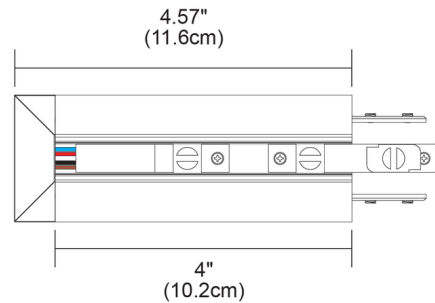

Lightology

lightology.com
866-954-4489
05-18-26

Project: _____

Company: _____

Location: _____ Fixture Type: _____

SPEC #: **EDG1530398**

Approved On: _____ Approved By: _____

TruTrack Trim Magnetic 2-Circuit Recessed Track End Feed By PureEdge Lighting

Description

The TruTrack Trim Magnetic Recessed Track End Power Feed with Junction Box feeds 24VDC track with two (up to 200 watt/WiZ Pro 180 watt) power supply feeds. May be used on cement ceiling with only 5/8 inch drywall (junction box not used). Includes T24M-2C-P power feed connector. Can be used with 5/8 inch to 1.25 inch drywall. Includes 6 inch starter section. Note: Designed for use with TruTrack Trim Magnetic 2-Circuit 24V Recessed Track.

Shown in white

Specifications

COLOR	N/A
BODY FINISH	White
WATTAGE	N/A
DIMMER	N/A
DIMENSIONS	4.57" L x 1.71" W x 0.79" H
BULB	N/A

CLICK TO VIEW PRODUCT

Notes: