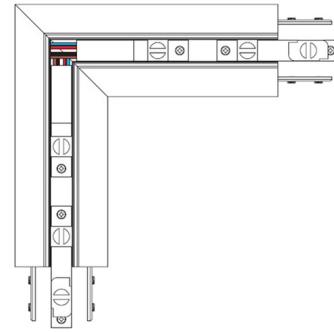

## TruTrack Trim Magnetic 2-Circuit Recessed Track Dual L Feed By PureEdge Lighting

### Description

The TruTrack Trim Magnetic Recessed Track L-Shaped Power Feed Connector feeds 24VDC track with up to four (200 watt/WiZ Pro 180 watt) power supply feeds. Includes two T24M-2C-P power feed connectors. Can be used with 5/8 inch drywall. Includes 12 inch starter section. Note: Designed for use with TruTrack Trim Magnetic 2-Circuit Recessed Track.

### Specifications

COLOR	N/A
BODY FINISH	White
WATTAGE	N/A
DIMMER	N/A
DIMENSIONS	4.9"W x 4.9"H
BULB	N/A

CLICK TO VIEW PRODUCT

Notes: