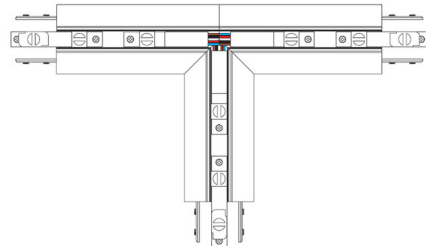

Lightology

lightology.com
866-954-4489
05-17-26

Project: _____

Company: _____

Location: _____ Fixture Type: _____

SPEC #: **EDG1530404**

Approved On: _____ Approved By: _____

TruTrack Trim Magnetic 2-Circuit Recessed Track T Shape Feed By PureEdge Lighting

Description

The TruTrack Trim Magnetic Recessed Track T-Shaped Power Feed with Junction Box feeds 24VDC track with up to six (200 watt/WiZ Pro 180 watt) power supply feeds in three directions. Mounts to a 4 inch square junction box. Includes three T24M-2C-P power feed connectors. Can be used with 5/8 inch to 1.25 inch drywall. Includes 6 inch starter section. Note: Designed for use with TruTrack Trim Magnetic 2-Circuit Recessed Track.

Shown in white

Specifications

COLOR	N/A
BODY FINISH	White
WATTAGE	N/A
DIMMER	N/A
DIMENSIONS	8"W x 4.9"H
BULB	N/A

CLICK TO VIEW PRODUCT

Notes: