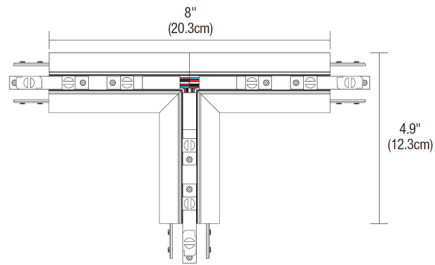

Lightology

lightology.com
866-954-4489
05-17-26

Project: _____

Company: _____

Location: _____ Fixture Type: _____

SPEC #: **EDG1530404**

Approved On: _____ Approved By: _____

TruTrack Trim Magnetic 2-Circuit Recessed Track T Shape Feed By PureEdge Lighting

Description

The TruTrack Trim Magnetic Recessed Track T-Shaped Power Feed with Junction Box feeds 24VDC track with up to six (200 watt/WiZ Pro 180 watt) power supply feeds in three directions. Mounts to a 4 inch square junction box. Includes three T24M-2C-P power feed connectors. Can be used with 5/8 inch to 1.25 inch drywall. Includes 6 inch starter section. Note: Designed for use with TruTrack Trim Magnetic 2-Circuit Recessed Track.

Shown in white

Specifications

COLOR	N/A
BODY FINISH	White
WATTAGE	N/A
DIMMER	N/A
DIMENSIONS	8"W x 4.9"H
BULB	N/A

CLICK TO VIEW PRODUCT

Notes: