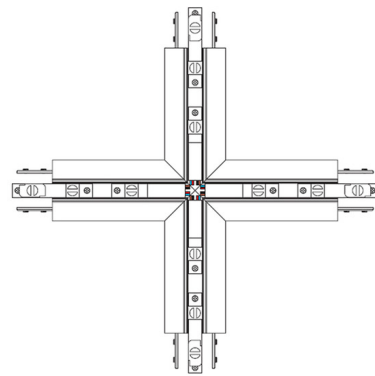

## TruTrack Trim Magnetic 2-Circuit Recessed Track X Shape Feed By PureEdge Lighting

### Description

The TruTrack Trim Magnetic Recessed Track X-Shaped Power Feed with Junction Box feeds 24VDC track with up to eight (200 watt/WiZ Pro 180 watt) power supply feeds in four directions. Mounts to a 4 inch square junction box. Includes four T24M-2C-P power feed connectors. Can be used with 5/8 inch to 1.25 inch drywall. Includes 6 inch starter section. Note: Designed for use with TruTrack Trim Magnetic 2-Circuit Recessed Track.

### Specifications

COLOR	N/A
BODY FINISH	White
WATTAGE	N/A
DIMMER	N/A
DIMENSIONS	8"W x 8"H
BULB	N/A

Notes:

Shown in white

CLICK TO VIEW PRODUCT