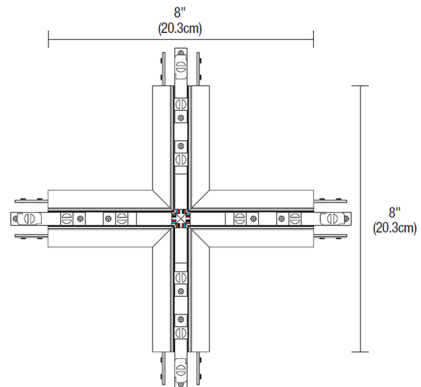

## TruTrack Trim Magnetic 2-Circuit Recessed Track X Shape Feed By PureEdge Lighting

### Description

The TruTrack Trim Magnetic Recessed Track X-Shaped Power Feed with Junction Box feeds 24VDC track with up to eight (200 watt/WiZ Pro 180 watt) power supply feeds in four directions. Mounts to a 4 inch square junction box. Includes four T24M-2C-P power feed connectors. Can be used with 5/8 inch to 1.25 inch drywall. Includes 6 inch starter section. Note: Designed for use with TruTrack Trim Magnetic 2-Circuit Recessed Track.

### Specifications

COLOR	N/A
BODY FINISH	White
WATTAGE	N/A
DIMMER	N/A
DIMENSIONS	8"W x 8"H
BULB	N/A

Notes:

Shown in white

CLICK TO VIEW PRODUCT