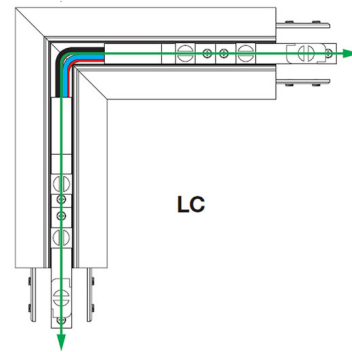

Lightology

lightology.com
866-954-4489
05-17-26

Project: _____

Company: _____

Location: _____ Fixture Type: _____

SPEC #: **EDG1530408**

Approved On: _____ Approved By: _____

TruTrack Trim Magnetic 2-Circuit Recessed Track L Connector

By PureEdge Lighting

Description

The TruTrack Trim Magnetic Recessed Track L Connector joins two straight TruTrack Trim channels together to make a 90 degree angle. Available in conductive (LC) and non-conductive (LNC) options. Order non-conductive when adding two power supplies in a square configuration. Note: Designed for use with TruTrack Trim Magnetic 2-Circuit Recessed Track.

Shown in white

Specifications

COLOR	N/A
BODY FINISH	White
WATTAGE	N/A
DIMMER	N/A
DIMENSIONS	4.9"W x 4.9"H
BULB	N/A

CLICK TO VIEW PRODUCT

Notes: