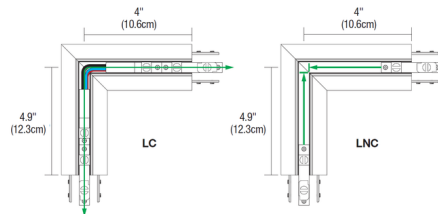

By PureEdge Lighting

Description

The TruTrack Trim Magnetic Recessed Track L Connector joins two straight TruTrack Trim channels together to make a 90 degree angle. Available in conductive (LC) and non-conductive (LNC) options. Order non-conductive when adding two power supplies in a square configuration. Note: Designed for use with TruTrack Trim Magnetic 2-Circuit Recessed Track.

Shown in white

Specifications

COLOR	N/A
BODY FINISH	White
WATTAGE	N/A
DIMMER	N/A
DIMENSIONS	4.9"W x 4.9"H
BULB	N/A

CLICK TO VIEW PRODUCT

Notes: