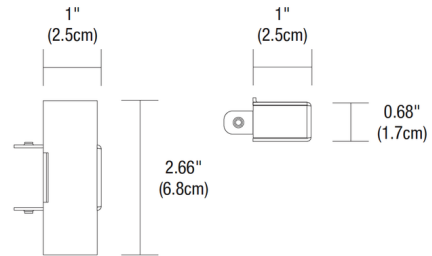

Lightology

lightology.com
866-954-4489
05-23-26

Project: _____
Company: _____
Location: _____ Fixture Type: _____
SPEC #: **EDG1530412**
Approved On: _____ Approved By: _____

TruTrack Trim Magnetic 2-Circuit Recessed Track End Cap By PureEdge Lighting

Description

The TruTrack Trim Magnetic Recessed Track End Cap is required for each dead end of TruTrack Trim Magnetic Recessed Track. Note: Designed for use with TruTrack Trim Magnetic 2-Circuit Recessed Track.

Shown in white

Specifications

COLOR	N/A
BODY FINISH	White
WATTAGE	N/A
DIMMER	N/A
DIMENSIONS	1"W x 2.66"H
BULB	N/A

CLICK TO VIEW PRODUCT

Notes: