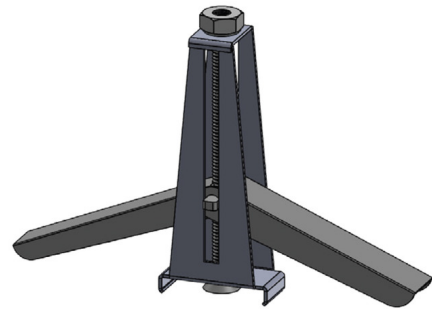

Lightology

lightology.com
866-954-4489
05-21-26

Project: _____

Company: _____

Location: _____ Fixture Type: _____

SPEC #: **EDG1530413**

Approved On: _____ Approved By: _____

TruTrack Trim Magnetic 2-Circuit Recessed Track Toggle Bolt By PureEdge Lighting

Description

The TruTrack Trim Magnetic 2-Circuit Recessed Track Toggle Bolt bracket is included with main ordering code. One Toggle Bolt Bracket is included for every 32 inches of track. Note: Designed for use with TruTrack Trim Magnetic 2-Circuit Recessed Track.

Shown in black

Specifications

COLOR	N/A
BODY FINISH	Black
WATTAGE	N/A
DIMMER	N/A
DIMENSIONS	N/A
BULB	N/A

CLICK TO VIEW PRODUCT

Notes: