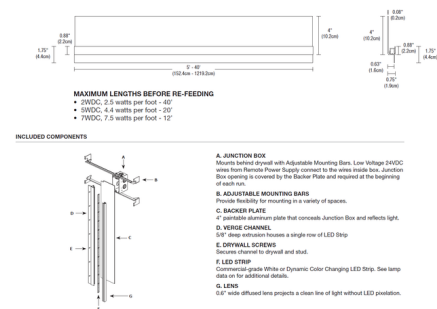

CLICK TO VIEW PRODUCT