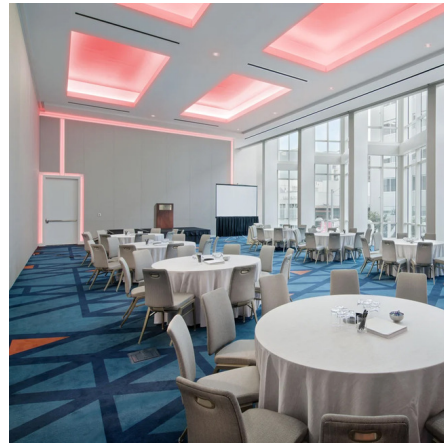

Lightology

lightology.com
866-954-4489
04-25-26

Project: _____
Company: _____
Location: _____ Fixture Type: _____
SPEC #: **EDG1530803**
Approved On: _____ Approved By: _____

Verge Wall RGB/RGBW Drywall Plaster-In System 24V

By PureEdge Lighting

Description

Verge Wall RGB/RGBW, a slim plaster-in aluminum channel with 4 inch paintable aluminum backer plate, highlights the transition where two drywall surfaces join together while emitting ambient illumination. Verge Wall recesses within 5/8 inch or thicker drywall and mounts directly to studs and joists without modification. Verge Wall is available in 1 foot increments (sold in 5 foot increments) in RGB (Red-Green-Blue) in 5 watts per foot up to 20 feet, and RGBW (Red-Green-Blue+2000K White) is available in 6 watts per foot up to 16 feet. May be field cut to any length. A remote DMX power supply, controller, and optional accessories are sold separately. Included Components: Junction Box, Adjustable Mounting Bars, Backer Plate, Verge Wall Channel(s), Drywall Screws, LED Strip, and Lens(es).

Shown in white

INCLUDED COMPONENTS

Specifications

COLOR	N/A
BODY FINISH	White
WATTAGE	30W
DIMMER	N/A
DIMENSIONS	60"L x 1.75"W x 4"H
INTEGRATED LED MODULE	5 x LED/6W/24V LED

Technical Information

LAMP LIFE	50000 hours

CLICK TO VIEW PRODUCT

Notes: