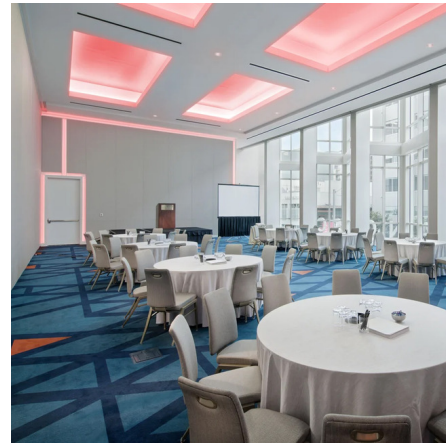

Lightology

lightology.com
866-954-4489
07-10-26

Project: _____
Company: _____
Location: _____ Fixture Type: _____
SPEC #: **EDG1530803**
Approved On: _____ Approved By: _____

Verge Wall RGB/RGBW Drywall Plaster-In System 24V

By PureEdge Lighting

Description

Verge Wall RGB/RGBW, a slim plaster-in aluminum channel with 4 inch paintable aluminum backer plate, highlights the transition where two drywall surfaces join together while emitting ambient illumination. Verge Wall recesses within 5/8 inch or thicker drywall and mounts directly to studs and joists without modification. Verge Wall is available in 1 foot increments (sold in 5 foot increments) in RGB (Red-Green-Blue) in 5 watts per foot up to 20 feet, and RGBW (Red-Green-Blue+2000K White) is available in 6 watts per foot up to 16 feet. May be field cut to any length. A remote DMX power supply, controller, and optional accessories are sold separately. Included Components: Junction Box, Adjustable Mounting Bars, Backer Plate, Verge Wall Channel(s), Drywall Screws, LED Strip, and Lens(es).

Shown in white

INCLUDED COMPONENTS

Specifications

COLOR	N/A
BODY FINISH	White
WATTAGE	30W
DIMMER	N/A
DIMENSIONS	60"L x 1.75"W x 4"H
INTEGRATED LED MODULE	5 x LED/6W/24V LED

Technical Information

LAMP LIFE	50000 hours

CLICK TO VIEW PRODUCT

Notes: