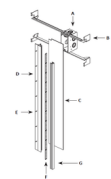

INCLUDED COMPONENTS

Specifications

COLOR	N/A
BODY FINISH	White
WATTAGE	30W
DIMMER	N/A
DIMENSIONS	60"L x 1.75"W x 4"H
INTEGRATED LED MODULE	5 x LED/6W/24V LED