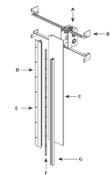

INCLUDED COMPONENTS

Specifications

COLOR	N/A
BODY FINISH	White
WATTAGE	30W
DIMMER	N/A
DIMENSIONS	60"L x 1.75"W x 4"H
INTEGRATED LED MODULE	5 x LED/6W/24V LED