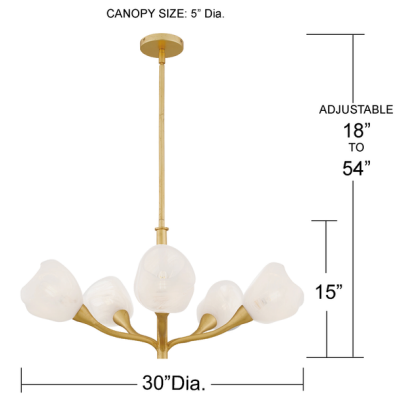

Description

With soft curves and sculptural elegance, the Adelyn Chandelier captures the delicate beauty of flowers in bloom. Each glass shade is uniquely shaped, reminiscent of gently unfurling petals kissed by morning light. The rich gold leaf finish adds a warm, radiant glow, enhancing the organic silhouette with a touch of old-world romance. Whether placed in a bedroom, hallway, or intimate living space, Adelyn offers more than light, it offers poetry in form, inviting a sense of calm and quiet beauty into your home.

Specifications

COLOR	Alabaster
BODY FINISH	Gold Leaf
WATTAGE	75W
DIMMER	Standard 120V
DIMENSIONS	30"W x 15"H
BULB NOT INCLUDED	5 x T6/Candelabra (E12)/15W/120V LED
COUNTRY OF ORIGIN	Cambodia

Technical Information

PRODUCT DIMENSIONS Downrods Included: (2) 6" and (2) 12" rods

Shown in gold leaf / alabaster

NOTE: ALL DIMENSIONS ARE ROUNDED UP TO THE NEAREST 1/4"

CLICK TO VIEW PRODUCT

Notes: