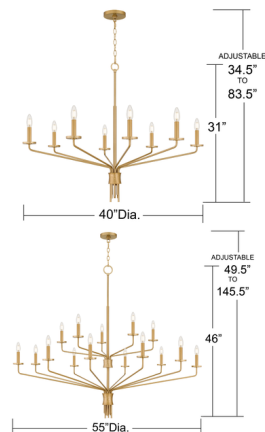

By Quoizel

Description

Graceful yet bold, the Alexander Chandelier strikes a perfect balance between modern geometry and timeless romance. Its sweeping arms radiate outward like a starburst, each one holding a glowing light that feels both sculptural and soft. Choose the brushed gold finish for a warm, golden-hour glow or opt for matte black for a dramatic, contemporary edge. Whether suspended above a dining table or in a grand entryway, Alexander creates a captivating centerpiece that enchants from every angle, a chandelier made not just to illuminate, but to inspire. Optional candle covers included.

Shown in brushed gold

Specifications

COLOR	N/A
BODY FINISH	Brushed Gold
WATTAGE	120W
DIMMER	Standard 120V
DIMENSIONS	40"W x 31"H
BULB NOT INCLUDED	8 x B10/Candelabra (E12)/15W/120V LED
COUNTRY OF ORIGIN	Viet Nam