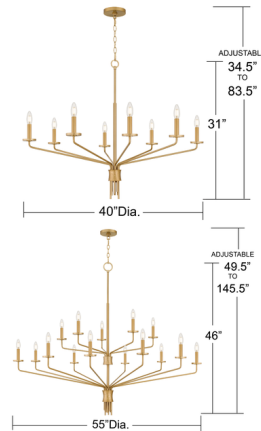

By Quoizel

Description

Graceful yet bold, the Alexander Chandelier strikes a perfect balance between modern geometry and timeless romance. Its sweeping arms radiate outward like a starburst, each one holding a glowing light that feels both sculptural and soft. Choose the brushed gold finish for a warm, golden-hour glow or opt for matte black for a dramatic, contemporary edge. Whether suspended above a dining table or in a grand entryway, Alexander creates a captivating centerpiece that enchants from every angle, a chandelier made not just to illuminate, but to inspire. Optional candle covers included.

Shown in brushed gold

Specifications

COLOR	N/A
BODY FINISH	Brushed Gold
WATTAGE	120W
DIMMER	Standard 120V
DIMENSIONS	40"W x 31"H
BULB NOT INCLUDED	8 x B10/Candelabra (E12)/15W/120V LED
COUNTRY OF ORIGIN	Viet Nam