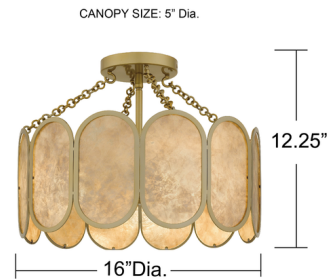

Lightology

lightology.com
866-954-4489
07-07-26

Project: _____
Company: _____
Location: _____ Fixture Type: _____
SPEC #: **QZL1530916**
Approved On: _____ Approved By: _____

Amalia Semi Flush Ceiling Light By Quoizel

Description

Ethereal and elegant, the Amalia Semi Flush Ceiling Light captures the warmth of candlelight and the allure of old-world romance. Its soft light gold finish harmonizes with natural mica shades, each glowing with a delicate, golden shimmer reminiscent of sunlight through autumn leaves. Layered textures and gentle curves create timeless grace, making Amalia perfect for bedrooms, hallways, or any space that craves warmth and wonder. More than just a light, Amalia casts a spell, transforming every room it touches.

Shown in light gold / mica

NOTE: ALL DIMENSIONS ARE ROUNDED UP TO THE NEAREST 1/4"

Specifications

COLOR	Mica
BODY FINISH	Light Gold
WATTAGE	45W
DIMMER	Standard 120V
DIMENSIONS	16"W x 12.25"H
BULB NOT INCLUDED	3 x B10/Candelabra (E12)/15W/120V LED
COUNTRY OF ORIGIN	Viet Nam