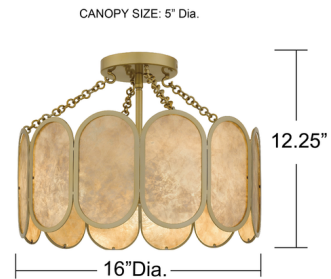

## Amalia Semi Flush Ceiling Light By Quoizel

### Description

Ethereal and elegant, the Amalia Semi Flush Ceiling Light captures the warmth of candlelight and the allure of old-world romance. Its soft light gold finish harmonizes with natural mica shades, each glowing with a delicate, golden shimmer reminiscent of sunlight through autumn leaves. Layered textures and gentle curves create timeless grace, making Amalia perfect for bedrooms, hallways, or any space that craves warmth and wonder. More than just a light, Amalia casts a spell, transforming every room it touches.

Shown in light gold / mica

NOTE: ALL DIMENSIONS ARE ROUNDED UP TO THE NEAREST 1/4"

### Specifications

COLOR	Mica
BODY FINISH	Light Gold
WATTAGE	45W
DIMMER	Standard 120V
DIMENSIONS	16"W x 12.25"H
BULB NOT INCLUDED	3 x B10/Candelabra (E12)/15W/120V LED
COUNTRY OF ORIGIN	Viet Nam

CLICK TO VIEW PRODUCT