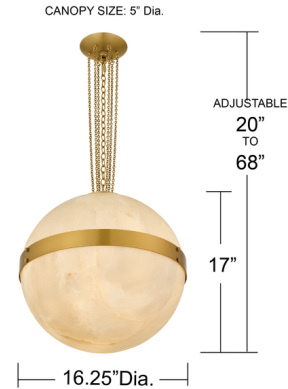

By Quoizel

Description

Elevate your space with the timeless romance of the Amato Pendant Light. Featuring a warm brushed gold finish and a glowing alabaster glass globe, this pendant evokes the soft allure of moonlight captured in a sphere. The water transfer shade on the glass adds a delicate marbled texture, like wisps of cloud drifting through amber skies. Suspended by graceful gold chains, the Amato blends classic charm with modern elegance, an artful centerpiece that radiates warmth and intimacy in any room.

Specifications

COLOR Alabaster
BODY FINISH Brushed Gold
WATTAGE 51W
DIMMER Standard 120V
DIMENSIONS 16.25"W x 17"H
BULB NOT INCLUDED 3 x A19/Medium (E26)/17W/120V LED
COUNTRY OF ORIGIN Viet Nam

Technical Information

PRODUCT DIMENSIONS Chain Length: 48"

Shown in brushed gold / alabaster

NOTE: ALL DIMENSIONS ARE ROUNDED UP TO THE NEAREST 1/4"

CLICK TO VIEW PRODUCT

Notes: