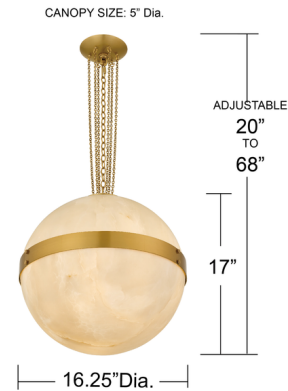

Description

Elevate your space with the timeless romance of the Amato Pendant Light. Featuring a warm brushed gold finish and a glowing alabaster glass globe, this pendant evokes the soft allure of moonlight captured in a sphere. The water transfer shade on the glass adds a delicate marbled texture, like wisps of cloud drifting through amber skies. Suspended by graceful gold chains, the Amato blends classic charm with modern elegance, an artful centerpiece that radiates warmth and intimacy in any room.

Specifications

COLOR	Alabaster
BODY FINISH	Brushed Gold
WATTAGE	51W
DIMMER	Standard 120V
DIMENSIONS	16.25"W x 17"H
BULB NOT INCLUDED	3 x A19/Medium (E26)/17W/120V LED
COUNTRY OF ORIGIN	Viet Nam

Technical Information

PRODUCT DIMENSIONS	Chain Length: 48"
--------------------	-------------------

Shown in brushed gold / alabaster

NOTE: ALL DIMENSIONS ARE ROUNDED UP TO THE NEAREST 1/4"

CLICK TO VIEW PRODUCT

Notes: