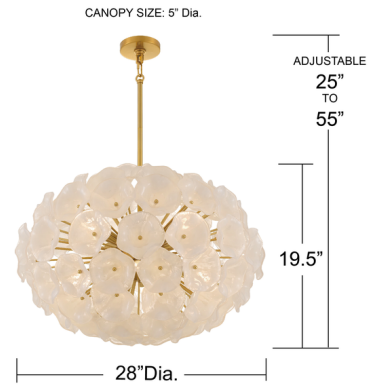

Lightology

lightology.com
866-954-4489
07-07-26

Project: _____
 Company: _____
 Location: _____ Fixture Type: _____
 SPEC #: **QZL1530920**
 Approved On: _____ Approved By: _____

Audrey Pendant By Quoizel

Description

Inspired by the soft elegance of a blooming garden at twilight, the Audrey Pendant brings a sense of romance and refined beauty to any space. Audrey's sculpted white glass shades resemble delicate petals gently unfolding around a warm, ambient glow. Perfect for adding graceful drama to dining areas or entryways, Audrey enchants with effortless charm.

Shown in brushed gold / white

NOTE: ALL DIMENSIONS ARE ROUNDED UP TO THE NEAREST 1/4"

Specifications

| | |
|-------------------|---------------------------------------|
| COLOR | White |
| BODY FINISH | Brushed Gold |
| WATTAGE | 120W |
| DIMMER | Standard 120V |
| DIMENSIONS | 28"W x 19.5"H |
| BULB NOT INCLUDED | 8 x B10/Candelabra (E12)/15W/120V LED |
| COUNTRY OF ORIGIN | Viet Nam |

Technical Information

PRODUCT DIMENSIONS Downrods Included: (2) 6" and (2) 12" rods

CLICK TO VIEW PRODUCT

Notes: