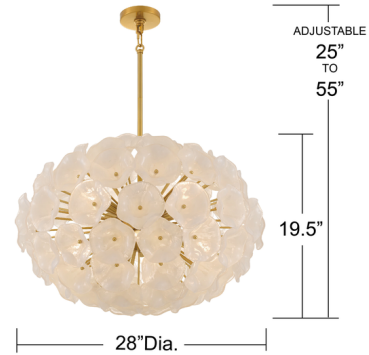

## Audrey Pendant By Quoizel

### Description

Inspired by the soft elegance of a blooming garden at twilight, the Audrey Pendant brings a sense of romance and refined beauty to any space. Audrey's sculpted white glass shades resemble delicate petals gently unfolding around a warm, ambient glow. Perfect for adding graceful drama to dining areas or entryways, Audrey enchants with effortless charm.

Shown in brushed gold / white

CANOPY SIZE: 5" Dia.

NOTE: ALL DIMENSIONS ARE ROUNDED UP TO THE NEAREST 1/4"

### Specifications

COLOR	White
BODY FINISH	Brushed Gold
WATTAGE	120W
DIMMER	Standard 120V
DIMENSIONS	28"W x 19.5"H
BULB NOT INCLUDED	8 x B10/Candelabra (E12)/15W/120V LED
COUNTRY OF ORIGIN	Viet Nam