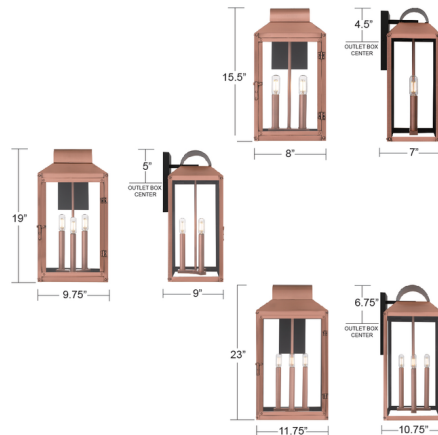

By Quoizel

Description

Classic charm meets timeless romance in the Beryn Outdoor Wall Light. Finished in a beautifully weathered aged copper, this lantern glows with warmth and character, like a whisper from a bygone era. The clear glass panels showcase the soft flicker of candle-style bulbs, evoking the ambiance of quiet evenings and starlit walks. Whether lighting a porch or framing an entryway, Beryn brings an elegant, enduring glow that feels both nostalgic and new. A perfect blend of craftsmanship and grace for your outdoor retreat.

Shown in aged copper / clear

Specifications

COLOR	Clear
BODY FINISH	Aged Copper
WATTAGE	18W
DIMMER	Standard 120V
DIMENSIONS	8"W x 15.5"H x 7"D
BULB NOT INCLUDED	2 x T6/Candelabra (E12)/9W/120V LED
COUNTRY OF ORIGIN	Cambodia