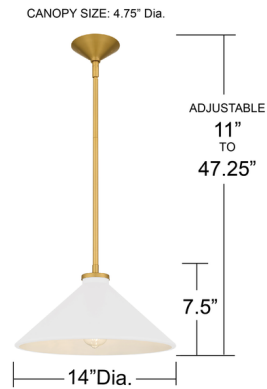

Description

With a nod to mid-century charm, the Bradbury Convertible Semi Flush / Pendant brings warmth and personality to any space. Its brushed gold accents gleam softly, setting off the crisp, conical shade available in a spectrum of colors. Each shade is painted white inside to reflect a clean, luminous glow, creating light that feels as inviting as it looks. Whether hanging solo or in a playful cluster, Bradbury is a celebration of color, craftsmanship, and timeless style. Can be mounted as a pendant or a semi flush light.

Specifications

COLOR	White
BODY FINISH	Brushed Gold
WATTAGE	17W
DIMMER	Standard 120V
DIMENSIONS	14"W x 7.5"H
BULB NOT INCLUDED	1 x Edison ST-Shape/Medium (E26)/17W/120V LED
COUNTRY OF ORIGIN	Viet Nam

Technical Information

PRODUCT DIMENSIONS Downrods Included: (2) 6" and (2) 12" rods

Notes:

Shown in brushed gold / white

NOTE: ALL DIMENSIONS ARE ROUNDED UP TO THE NEAREST 1/4"

CLICK TO VIEW PRODUCT