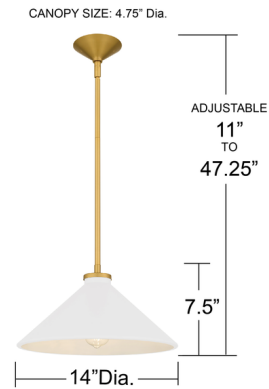

### Description

With a nod to mid-century charm, the Bradbury Convertible Semi Flush / Pendant brings warmth and personality to any space. Its brushed gold accents gleam softly, setting off the crisp, conical shade available in a spectrum of colors. Each shade is painted white inside to reflect a clean, luminous glow, creating light that feels as inviting as it looks. Whether hanging solo or in a playful cluster, Bradbury is a celebration of color, craftsmanship, and timeless style. Can be mounted as a pendant or a semi flush light.

### Specifications

COLOR	White
BODY FINISH	Brushed Gold
WATTAGE	17W
DIMMER	Standard 120V
DIMENSIONS	14"W x 7.5"H
BULB NOT INCLUDED	1 x Edison ST-Shape/Medium (E26)/17W/120V LED
COUNTRY OF ORIGIN	Viet Nam

### Technical Information

PRODUCT DIMENSIONS . . . . . Downrods Included: (2) 6" and (2) 12" rods

Notes:

Shown in brushed gold / white

NOTE: ALL DIMENSIONS ARE ROUNDED UP TO THE NEAREST 1/4"

CLICK TO VIEW PRODUCT