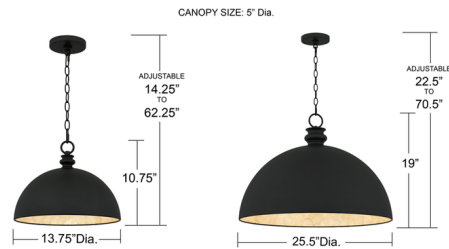

## Braylon Pendant By Quoizel

### Description

Bold on the outside, luminous within, the Braylon Pendant Light is a study in contrast and quiet elegance. Its matte black metal shade exudes a sense of grounded strength, while the inside reveals a stunning surprise: a softly iridescent capiz shell interior that shimmers with warmth and depth. Like moonlight glinting off ocean waves, Braylon casts a gentle, romantic glow that transforms any space into a place of comfort and allure. Perfect for intimate nooks or striking groupings, it's a modern classic with a soul.

Shown in matte black / capiz

NOTE: ALL DIMENSIONS ARE ROUNDED UP TO THE NEAREST 1/4"

### Specifications

COLOR	Capiz
BODY FINISH	Matte Black
WATTAGE	68W
DIMMER	Standard 120V
DIMENSIONS	13.75"W x 10.75"H
BULB NOT INCLUDED	4 x A19/Medium (E26)/17W/120V LED
COUNTRY OF ORIGIN	Viet Nam