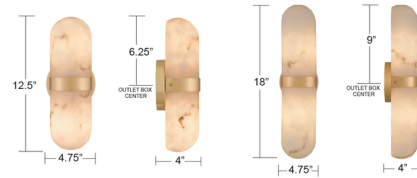

Lightology

lightology.com
866-954-4489
04-24-26

Project: _____

Company: _____

Location: _____ Fixture Type: _____

SPEC #: **QZL1530934**

Approved On: _____ Approved By: _____

Bree Wall Sconce By Quoizel

Description

Sleek and sculptural, the Bree Wall Sconce captures the poetry of soft light and elegant form. Its smooth, pill-shaped silhouette features a glowing alabaster resin shade that radiates a warm, diffused glow, like candlelight behind clouded stone. Bree offers a versatile touch of romance, whether flanking a mirror, lining a hallway, or accenting a cozy reading nook. A gentle blend of modern minimalism and timeless beauty, Bree creates an atmosphere that feels both intimate and effortlessly sophisticated. Can be mounted horizontally or vertically.

Specifications

COLOR	Alabaster
BODY FINISH	Brushed Gold
WATTAGE	30W
DIMMER	Standard 120V
DIMENSIONS	4.75"W x 12.5"H x 4"D
BULB NOT INCLUDED	2 x B10/Candelabra (E12)/15W/120V LED
COUNTRY OF ORIGIN	Viet Nam

CLICK TO VIEW PRODUCT

Notes: