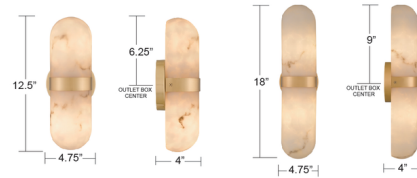

Lightology

lightology.com
866-954-4489
07-02-26

Project: _____

Company: _____

Location: _____ Fixture Type: _____

SPEC #: **QZL1530934**

Approved On: _____ Approved By: _____

Bree Wall Sconce

By Quoizel

Description

Sleek and sculptural, the Bree Wall Sconce captures the poetry of soft light and elegant form. Its smooth, pill-shaped silhouette features a glowing alabaster resin shade that radiates a warm, diffused glow, like candlelight behind clouded stone. Bree offers a versatile touch of romance, whether flanking a mirror, lining a hallway, or accenting a cozy reading nook. A gentle blend of modern minimalism and timeless beauty, Bree creates an atmosphere that feels both intimate and effortlessly sophisticated. Can be mounted horizontally or vertically.

Specifications

COLOR . . . . . Alabaster
BODY FINISH . . . . . Brushed Gold
WATTAGE 30W
DIMMER . . . . . Standard 120V
DIMENSIONS . . . . . 4.75"W x 12.5"H x 4"D
BULB NOT INCLUDED . . . . . 2 x B10/Candelabra (E12)/15W/120V LED
COUNTRY OF ORIGIN . . . . . Viet Nam

CLICK TO VIEW PRODUCT

Notes: