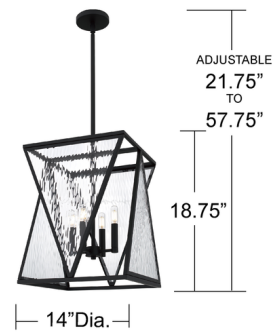

Lightology

lightology.com
866-954-4489
07-01-26

Project: _____

Company: _____

Location: _____ Fixture Type: _____

SPEC #: **QZL1530943**

Approved On: _____ Approved By: _____

Clovis Convertible Semi Flush / Pendant By Quoizel

Description

Sculptural and softly luminous, the Clovis Pendant blends classic charm with a modern edge. Its bold geometric frame cradles panels of clear water glass that ripple with movement, casting a glow that feels both timeless and alive. Whether suspended as a pendant or styled close to the ceiling in its semi-flush mount form, Clovis transforms any space into a story of contrast and elegance. A romantic interplay of light and form, it's designed to captivate - day or night.

Shown in matte black / clear water

CANOPY SIZE: 5" Dia.

NOTE: ALL DIMENSIONS ARE ROUNDED UP TO THE NEAREST 1/4"

Specifications

COLOR	Clear Water
BODY FINISH	Matte Black
WATTAGE	60W
DIMMER	Standard 120V
DIMENSIONS	14"W x 18.75"H
BULB NOT INCLUDED	4 x T6/Candelabra (E12)/15W/120V LED
COUNTRY OF ORIGIN	Cambodia

Technical Information

PRODUCT DIMENSIONS Downrods Included: (2) 6" and (2) 12" rods

CLICK TO VIEW PRODUCT

Notes: