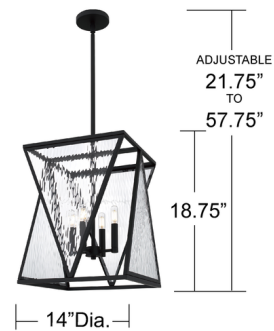

Lightology

lightology.com
866-954-4489
04-23-26

Project: _____
 Company: _____
 Location: _____ Fixture Type: _____
 SPEC #: **QZL1530943**
 Approved On: _____ Approved By: _____

Clovis Convertible Semi Flush / Pendant By Quoizel

Description

Sculptural and softly luminous, the Clovis Pendant blends classic charm with a modern edge. Its bold geometric frame cradles panels of clear water glass that ripple with movement, casting a glow that feels both timeless and alive. Whether suspended as a pendant or styled close to the ceiling in its semi-flush mount form, Clovis transforms any space into a story of contrast and elegance. A romantic interplay of light and form, it's designed to captivate - day or night.

Shown in matte black / clear water

CANOPY SIZE: 5" Dia.

NOTE: ALL DIMENSIONS ARE ROUNDED UP TO THE NEAREST 1/4"

Specifications

COLOR	Clear Water
BODY FINISH	Matte Black
WATTAGE	60W
DIMMER	Standard 120V
DIMENSIONS	14"W x 18.75"H
BULB NOT INCLUDED	4 x T6/Candelabra (E12)/15W/120V LED
COUNTRY OF ORIGIN	Cambodia

Technical Information

PRODUCT DIMENSIONS Downrods Included: (2) 6" and (2) 12" rods

CLICK TO VIEW PRODUCT

Notes: