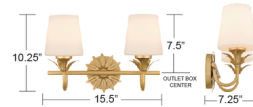

Lightology

lightology.com
866-954-4489
04-25-26

Project: _____

Company: _____

Location: _____ Fixture Type: _____

SPEC #: **QZL1530945**

Approved On: _____ Approved By: _____

Dorothea Bathroom Vanity Light By Quoizel

Description

Elegant and enchanting, the Dorothea Bathroom Vanity Light is a radiant ode to classic beauty. Whether styled as a wall sconce or a vanity light, its design captivates with a graceful gold leaf finish and soft, sculptural detailing reminiscent of blooming petals. The opal etched glass shades diffuse light with a gentle glow, like morning sunlight filtering through fine linen.

Shown in gold leaf / opal etched

Specifications

COLOR	Opal Etched
BODY FINISH	Gold Leaf
WATTAGE	34W
DIMMER	Standard 120V
DIMENSIONS	15.5"W x 10.25"H x 7.25"D
BULB NOT INCLUDED	2 x A19/Medium (E26)/17W/120V LED
COUNTRY OF ORIGIN	Viet Nam