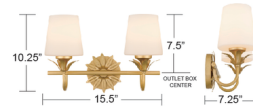

Shown in gold leaf / opal etched