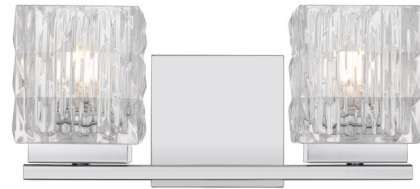

Lightology

lightology.com
866-954-4489
04-24-26

Project: _____

Company: _____

Location: _____ Fixture Type: _____

SPEC #: **QZL1530955**

Approved On: _____ Approved By: _____

Estelle Bathroom Vanity Light By Quoizel

Description

Glimmering like a jewel at dusk, the Estelle Bathroom Vanity Light brings refined romance to any space. Its crystal glass shades catch the light with dazzling brilliance, casting a delicate sparkle reminiscent of candlelight dancing across fine crystal. Framed in a sleek polished chrome finish, Estelle feels both modern and timeless, elegance reimaged. Can be mounted up or down.

Specifications

COLOR Crystal
BODY FINISH Polished Chrome
WATTAGE 18W
DIMMER Standard 120V
DIMENSIONS 13.75"W x 6.25"H x 4.75"D
BULB NOT INCLUDED 2 x B10/Candelabra (E12)/9W/120V LED
COUNTRY OF ORIGIN Viet Nam

Shown in polished chrome / crystal

CLICK TO VIEW PRODUCT

Notes: