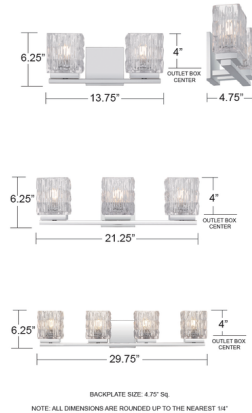

Shown in polished chrome / crystal