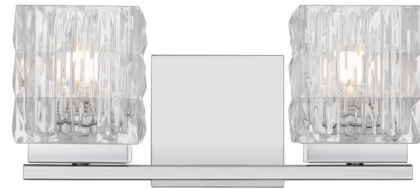

Lightology

lightology.com
866-954-4489
06-30-26

Project: _____
 Company: _____
 Location: _____ Fixture Type: _____
 SPEC #: **QZL1530955**
 Approved On: _____ Approved By: _____

Estelle Bathroom Vanity Light By Quoizel

Description

Glimmering like a jewel at dusk, the Estelle Bathroom Vanity Light brings refined romance to any space. Its crystal glass shades catch the light with dazzling brilliance, casting a delicate sparkle reminiscent of candlelight dancing across fine crystal. Framed in a sleek polished chrome finish, Estelle feels both modern and timeless, elegance reimaged. Can be mounted up or down.

Specifications

| | |
|-------------------|--------------------------------------|
| COLOR | Crystal |
| BODY FINISH | Polished Chrome |
| WATTAGE | 18W |
| DIMMER | Standard 120V |
| DIMENSIONS | 13.75"W x 6.25"H x 4.75"D |
| BULB NOT INCLUDED | 2 x B10/Candelabra (E12)/9W/120V LED |
| COUNTRY OF ORIGIN | Viet Nam |

Shown in polished chrome / crystal

CLICK TO VIEW PRODUCT

Notes: