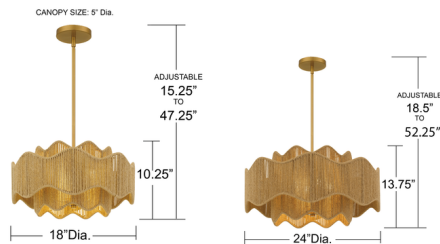

Lightology

lightology.com
866-954-4489
04-23-26

Project: _____

Company: _____

Location: _____ Fixture Type: _____

SPEC #: **QZL1530958**

Approved On: _____ Approved By: _____

Evander Convertible Semi Flush / Pendant By Quoizel

Description

Like a warm breeze whispering through sunlit shores, the Evander Convertible Semi Flush / Pendant wraps your space in effortless romance. Its sculptural rope shade creates flowing waves of natural texture, casting a gentle, inviting glow that feels both organic and enchanting. Suspended from a brushed gold finish, Evander pairs rustic charm with refined elegance - perfect for spaces where you long to linger, dream, and savor every soft shimmer of light. Can be mounted as a semi flush light or a pendant.

Shown in brushed gold / rope

Specifications

COLOR	Rope
BODY FINISH	Brushed Gold
WATTAGE	45W
DIMMER	Standard 120V
DIMENSIONS	18.25"W x 10.25"H
BULB NOT INCLUDED	3 x B10/Candelabra (E12)/15W/120V LED
COUNTRY OF ORIGIN	Viet Nam

Technical Information

PRODUCT DIMENSIONS Downrods Included: (2) 6" and (2) 12" rods

CLICK TO VIEW PRODUCT

Notes: