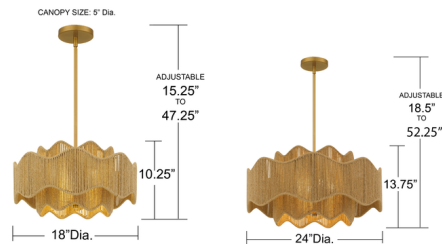

## Evander Convertible Semi Flush / Pendant By Quoizel

### Description

Like a warm breeze whispering through sunlit shores, the Evander Convertible Semi Flush / Pendant wraps your space in effortless romance. Its sculptural rope shade creates flowing waves of natural texture, casting a gentle, inviting glow that feels both organic and enchanting. Suspended from a brushed gold finish, Evander pairs rustic charm with refined elegance - perfect for spaces where you long to linger, dream, and savor every soft shimmer of light. Can be mounted as a semi flush light or a pendant.

### Specifications

COLOR	Rope
BODY FINISH	Brushed Gold
WATTAGE	45W
DIMMER	Standard 120V
DIMENSIONS	18.25"W x 10.25"H
BULB NOT INCLUDED	3 x B10/Candelabra (E12)/15W/120V LED
COUNTRY OF ORIGIN	Viet Nam

### Technical Information

PRODUCT DIMENSIONS . . . . . Downrods Included: (2) 6" and (2) 12" rods

CLICK TO VIEW PRODUCT

Notes: