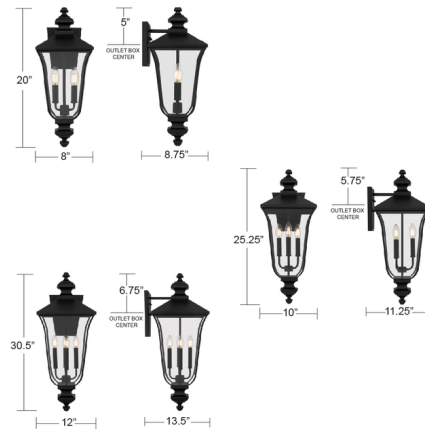

## Farley Outdoor Wall Light By Quoizel

### Description

Gracefully bridging the charm of old-world elegance with modern sophistication, the Farley Outdoor Wall Light casts a warm, inviting glow that turns every evening into a moment worth savoring. With a matte black finish and crystal-clear glass panels, each lantern showcases delicate details and a silhouette reminiscent of historic carriage lanterns - perfect for creating a nostalgic ambiance on your porch, patio, or garden path. Customize your look with included candle sets in matte black or white for a charming, candlelit ambiance.

### Specifications

COLOR	Clear
BODY FINISH	Matte Black
WATTAGE	30W
DIMMER	Standard 120V
DIMENSIONS	8"W x 20"H x 8.75"D
BULB NOT INCLUDED	2 x B10/Candelabra (E12)/15W/120V LED
COUNTRY OF ORIGIN	Viet Nam