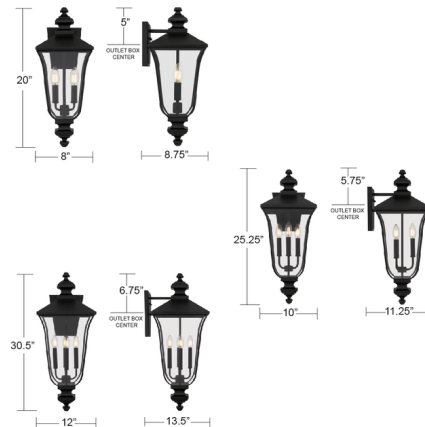

Description

Gracefully bridging the charm of old-world elegance with modern sophistication, the Farley Outdoor Wall Light casts a warm, inviting glow that turns every evening into a moment worth savoring. With a matte black finish and crystal-clear glass panels, each lantern showcases delicate details and a silhouette reminiscent of historic carriage lanterns - perfect for creating a nostalgic ambiance on your porch, patio, or garden path. Customize your look with included candle sets in matte black or white for a charming, candlelit ambiance.

Shown in matte black / clear

Specifications

COLOR	Clear
BODY FINISH	Matte Black
WATTAGE	30W
DIMMER	Standard 120V
DIMENSIONS	8"W x 20"H x 8.75"D
BULB NOT INCLUDED	2 x B10/Candelabra (E12)/15W/120V LED
COUNTRY OF ORIGIN	Viet Nam