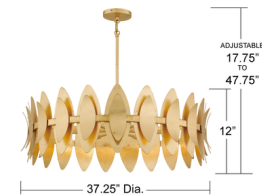

CLICK TO VIEW PRODUCT

Notes: