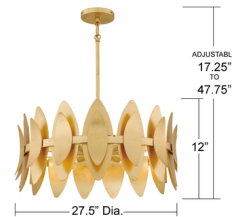

### Description

Bold, radiant, and artfully sculptural, the Hayley Pendant Light is a statement in golden elegance. Finished in luminous gold leaf, its layered, petal-like forms catch the light like sunshine dancing through leaves. Designed for versatility, Hayley can be installed as an oversized pendant or easily converted into a semi-flush mount, offering flexibility without sacrificing style. Wherever it's placed, it wraps the room in a warm, golden glow - bringing a sense of romance and refined drama to every setting. With Hayley, every evening becomes golden hour.

### Specifications

COLOR	N/A
BODY FINISH	Gold Leaf
WATTAGE	54W
DIMMER	Standard 120V
DIMENSIONS	27.5"W x 12"H
BULB NOT INCLUDED	6 x B10/Candelabra (E12)/9W/120V LED
COUNTRY OF ORIGIN	Viet Nam

### Technical Information

PRODUCT DIMENSIONS . . . . . Downrods Included: (2) 6" and (2) 12" rods

Shown in gold leaf

CLICK TO VIEW PRODUCT

Notes: