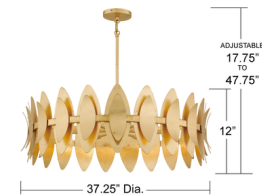

### Description

Bold, radiant, and artfully sculptural, the Hayley Pendant Light is a statement in golden elegance. Finished in luminous gold leaf, its layered, petal-like forms catch the light like sunshine dancing through leaves. Designed for versatility, Hayley can be installed as an oversized pendant or easily converted into a semi-flush mount, offering flexibility without sacrificing style. Wherever it's placed, it wraps the room in a warm, golden glow - bringing a sense of romance and refined drama to every setting. With Hayley, every evening becomes golden hour.

### Specifications

COLOR	N/A
BODY FINISH	Gold Leaf
WATTAGE	54W
DIMMER	Standard 120V
DIMENSIONS	27.5"W x 12"H
BULB NOT INCLUDED	6 x B10/Candelabra (E12)/9W/120V LED
COUNTRY OF ORIGIN	Viet Nam

### Technical Information

PRODUCT DIMENSIONS . . . . . Downrods Included: (2) 6" and (2) 12" rods

Shown in gold leaf

CLICK TO VIEW PRODUCT

Notes: