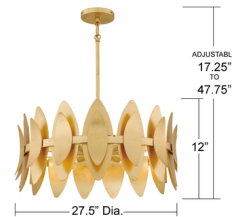

CLICK TO VIEW PRODUCT

Notes: