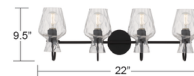

By Quoizel

Description

The Hollis Bathroom Vanity Light blends modern simplicity with artisanal charm. Its matte black finish provides a sleek, timeless backdrop, while the clear hammered glass shades shimmer like water touched by sunlight. Each curve of glass adds texture and depth, creating a play of light that feels warm and inviting. Perfect for brightening a bathroom with elegance and ease, Hollis turns everyday routines into moments of quiet beauty. Can be mounted up or down.

Shown in matte black / clear hammered

Specifications

COLOR Clear Hammered
BODY FINISH Matte Black
WATTAGE 34W
DIMMER Standard 120V
DIMENSIONS 14.25"W x 9.5"H x 6.5"D
BULB NOT INCLUDED 2 x A19/Medium (E26)/17W/120V LED
COUNTRY OF ORIGIN Viet Nam