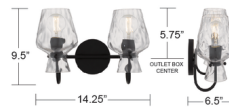

Description

The Hollis Bathroom Vanity Light blends modern simplicity with artisanal charm. Its matte black finish provides a sleek, timeless backdrop, while the clear hammered glass shades shimmer like water touched by sunlight. Each curve of glass adds texture and depth, creating a play of light that feels warm and inviting. Perfect for brightening a bathroom with elegance and ease, Hollis turns everyday routines into moments of quiet beauty. Can be mounted up or down.

Shown in matte black / clear hammered

Specifications

COLOR Clear Hammered
BODY FINISH Matte Black
WATTAGE 34W
DIMMER Standard 120V
DIMENSIONS 14.25"W x 9.5"H x 6.5"D
BULB NOT INCLUDED 2 x A19/Medium (E26)/17W/120V LED
COUNTRY OF ORIGIN Viet Nam