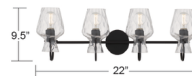

Description

The Hollis Bathroom Vanity Light blends modern simplicity with artisanal charm. Its matte black finish provides a sleek, timeless backdrop, while the clear hammered glass shades shimmer like water touched by sunlight. Each curve of glass adds texture and depth, creating a play of light that feels warm and inviting. Perfect for brightening a bathroom with elegance and ease, Hollis turns everyday routines into moments of quiet beauty. Can be mounted up or down.

Shown in matte black / clear hammered

Specifications

COLOR Clear Hammered
BODY FINISH Matte Black
WATTAGE 34W
DIMMER Standard 120V
DIMENSIONS 14.25"W x 9.5"H x 6.5"D
BULB NOT INCLUDED 2 x A19/Medium (E26)/17W/120V LED
COUNTRY OF ORIGIN Viet Nam