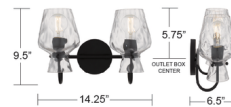

By Quoizel

Description

The Hollis Bathroom Vanity Light blends modern simplicity with artisanal charm. Its matte black finish provides a sleek, timeless backdrop, while the clear hammered glass shades shimmer like water touched by sunlight. Each curve of glass adds texture and depth, creating a play of light that feels warm and inviting. Perfect for brightening a bathroom with elegance and ease, Hollis turns everyday routines into moments of quiet beauty. Can be mounted up or down.

Shown in matte black / clear hammered

Specifications

COLOR Clear Hammered
BODY FINISH Matte Black
WATTAGE 34W
DIMMER Standard 120V
DIMENSIONS 14.25"W x 9.5"H x 6.5"D
BULB NOT INCLUDED 2 x A19/Medium (E26)/17W/120V LED
COUNTRY OF ORIGIN Viet Nam