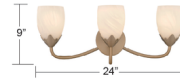

Lightology

lightology.com
866-954-4489
04-25-26

Project: _____

Company: _____

Location: _____ Fixture Type: _____

SPEC #: **QZL1530978**

Approved On: _____ Approved By: _____

Jacobs Bathroom Vanity Light By Quoizel

Description

Elegant curves and soft, glowing beauty define the Jacobs Bathroom Vanity Light, a delicate balance of form and feeling. Finished in a warm bronze gold, its gracefully arched arms and petal-like cups cradle tulip-shaped etched alabaster glass shades, casting a light that feels tender and timeless. With every switch, it invites you into a moment of quiet luxury and refined romance. Can be mounted up or down.

Shown in bronze gold / alabaster

Specifications

COLOR	Alabaster
BODY FINISH	Bronze Gold
WATTAGE	34W
DIMMER	Standard 120V
DIMENSIONS	16"W x 9"H x 7.25"D
BULB NOT INCLUDED	2 x A19/Medium (E26)/17W/120V LED
COUNTRY OF ORIGIN	Cambodia

CLICK TO VIEW PRODUCT

Notes: