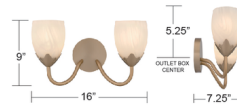

### Description

Elegant curves and soft, glowing beauty define the Jacobs Bathroom Vanity Light, a delicate balance of form and feeling. Finished in a warm bronze gold, its gracefully arched arms and petal-like cups cradle tulip-shaped etched alabaster glass shades, casting a light that feels tender and timeless. With every switch, it invites you into a moment of quiet luxury and refined romance. Can be mounted up or down.

### Specifications

COLOR	Alabaster
BODY FINISH	Bronze Gold
WATTAGE	34W
DIMMER	Standard 120V
DIMENSIONS	16"W x 9"H x 7.25"D
BULB NOT INCLUDED	2 x A19/Medium (E26)/17W/120V LED
COUNTRY OF ORIGIN	Cambodia