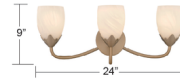

### Specifications

COLOR	Alabaster
BODY FINISH	Bronze Gold
WATTAGE	34W
DIMMER	Standard 120V
DIMENSIONS	16"W x 9"H x 7.25"D
BULB NOT INCLUDED	2 x A19/Medium (E26)/17W/120V LED
COUNTRY OF ORIGIN	Cambodia