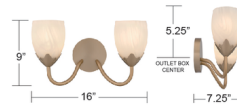

Shown in bronze gold / alabaster