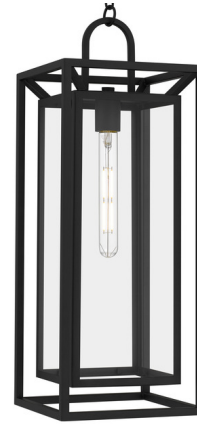

## Jayce Outdoor Pendant By Quoizel

### Description

Where modern lines meet timeless charm, the Jayce Outdoor Pendant makes a striking first impression. Its matte black finish frames each piece with quiet strength, while clear beveled glass catches the light like morning dew - refined and radiant.

Shown in matte black / clear beveled

NOTE: ALL DIMENSIONS ARE ROUNDED UP TO THE NEAREST 1/4"

### Specifications

|                   |                                   |
|-------------------|-----------------------------------|
| COLOR             | Clear Beveled                     |
| BODY FINISH       | Matte Black                       |
| WATTAGE           | 17W                               |
| DIMMER            | Standard 120V                     |
| DIMENSIONS        | 9"W x 24.5"H                      |
| BULB NOT INCLUDED | 1 x T10/Medium (E26)/17W/120V LED |
| COUNTRY OF ORIGIN | Viet Nam                          |