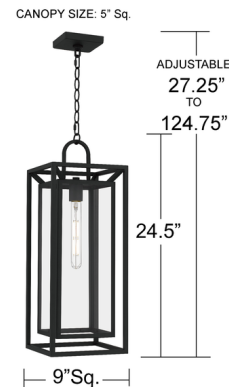

Description

Where modern lines meet timeless charm, the Jayce Outdoor Pendant makes a striking first impression. Its matte black finish frames each piece with quiet strength, while clear beveled glass catches the light like morning dew - refined and radiant.

Shown in matte black / clear beveled

NOTE: ALL DIMENSIONS ARE ROUNDED UP TO THE NEAREST 1/4"

Specifications

COLOR Clear Beveled
BODY FINISH Matte Black
WATTAGE 17W
DIMMER Standard 120V
DIMENSIONS 9"W x 24.5"H
BULB NOT INCLUDED 1 x T10/Medium (E26)/17W/120V LED
COUNTRY OF ORIGIN Viet Nam

Technical Information

PRODUCT DIMENSIONS Chain Length: 96"

CLICK TO VIEW PRODUCT

Notes: