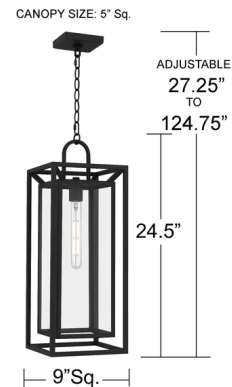

Shown in matte black / clear beveled

NOTE: ALL DIMENSIONS ARE ROUNDED UP TO THE NEAREST 1/4"

### Specifications

|                   |                                   |
|-------------------|-----------------------------------|
| COLOR             | Clear Beveled                     |
| BODY FINISH       | Matte Black                       |
| WATTAGE           | 17W                               |
| DIMMER            | Standard 120V                     |
| DIMENSIONS        | 9"W x 24.5"H                      |
| BULB NOT INCLUDED | 1 x T10/Medium (E26)/17W/120V LED |
| COUNTRY OF ORIGIN | Viet Nam                          |

### Technical Information

|                    |                   |
|--------------------|-------------------|
| PRODUCT DIMENSIONS | Chain Length: 96" |
|--------------------|-------------------|

CLICK TO VIEW PRODUCT