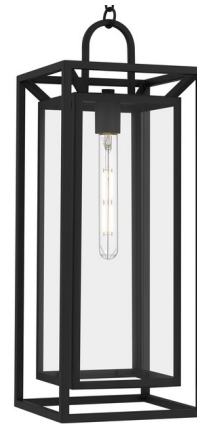

Lightology

lightology.com
866-954-4489
07-04-26

Project: _____
Company: _____
Location: _____ Fixture Type: _____
SPEC #: **QZL1530986**
Approved On: _____ Approved By: _____

Jayce Outdoor Pendant By Quoizel

Description

Where modern lines meet timeless charm, the Jayce Outdoor Pendant makes a striking first impression. Its matte black finish frames each piece with quiet strength, while clear beveled glass catches the light like morning dew - refined and radiant.

Shown in matte black / clear beveled

NOTE: ALL DIMENSIONS ARE ROUNDED UP TO THE NEAREST 1/4"

Specifications

COLOR Clear Beveled
BODY FINISH Matte Black
WATTAGE 17W
DIMMER Standard 120V
DIMENSIONS 9"W x 24.5"H
BULB NOT INCLUDED 1 x T10/Medium (E26)/17W/120V LED
COUNTRY OF ORIGIN Viet Nam