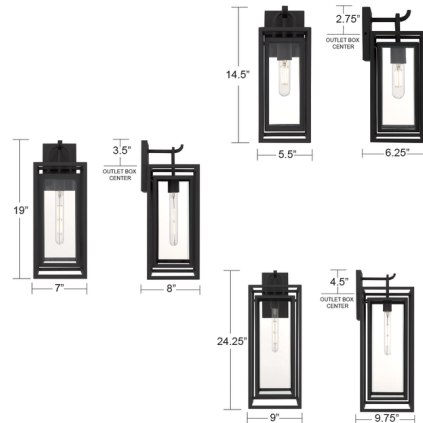

By Quoizel

Description

Where modern lines meet timeless charm, the Jayce Outdoor Wall Light makes a striking first impression. Its matte black finish frames each piece with quiet strength, while clear beveled glass catches the light like morning dew - refined and radiant.

Shown in matte black / clear beveled

Specifications

COLOR	Clear Beveled
BODY FINISH	Matte Black
WATTAGE	17W
DIMMER	Standard 120V
DIMENSIONS	5.5"W x 14.5"H x 6.25"D
BULB NOT INCLUDED	1 x T9/Medium (E26)/17W/120V LED
COUNTRY OF ORIGIN	Viet Nam